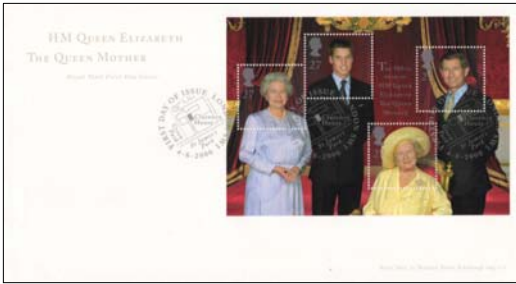

Number	Country	Description	Price $	Graphics

13-19 **Great Britain:** 2000 Her Majesty The Queen Mother M/S FDI
With Clarence House, London pictorial cancel
NOTE: This cover is typed addressed by the Bureau but the address has been suppressed in the scan to mask the identity of the original owner.
Cat £12.00 (A$25.50) *One only available.*

SG	Normal Price	$7.50
2161MS	Special Price	$6.00