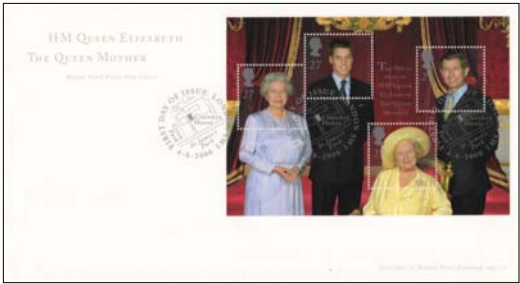

Number	Country	Description	Price $	Graphics

13-19 **Great Britain:** 2000 Her Majesty The Queen Mother M/S FDI
With Clarence House, London pictorial cancel
NOTE: This cover is typed addressed by the Bureau but the address has been suppressed in the scan to mask the identity of the original owner.
Cat £12.00 (A$25.50) *One only available.*

SG	Normal Price	$7.50
2161MS	Special Price	$6.00