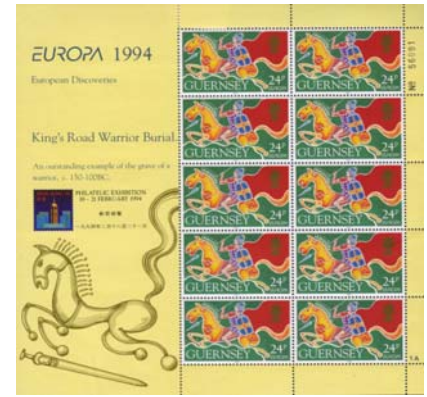

Number	Country	Description	Price $	Graphics

13-8 **Guernsey:** 1994 Europa - Hong Kong Exhibition O/P -- MUH
Not seen very often. One only available.

SG	Normal Price	$10.60
635	Special Price	$8.50