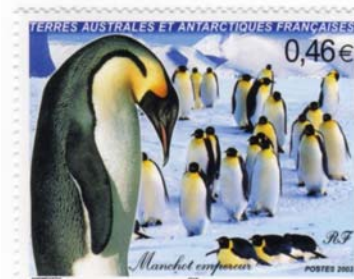

LIST NO 55C

FRENCH SOUTHERN & ANTARCTIC TERRITORIES

WE OFFER A NEW ISSUE SERVICE FOR MUH FSAAT and BOOKLETS. PLEASE ENQUIRE.